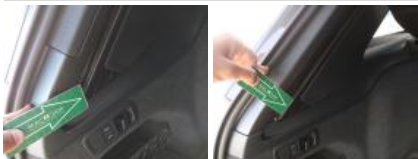

Bumper spoiler Rear, Scratch(es), Paint