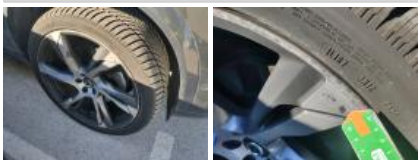

Tyre repair kit, Missing, Repair/replace (lump sum)