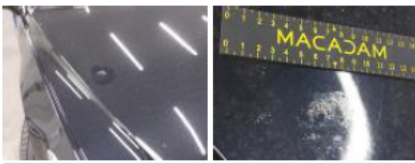

Windscreen, Bad repair, Check 0,00

Wing FL, Scratch(es), Acceptable 0,00

Outside rear-view mirror housing L, Scratch(es), Repair and paint (complete) 161,81

Bumper R, Scratch(es), Acceptable 0,00

Rear window, Scratch(es), Replace 482,69

Door RR, Scratch(es), Spot repair 148,33

Wing RR, Scratch(es), Repair and paint (complete) 431,58