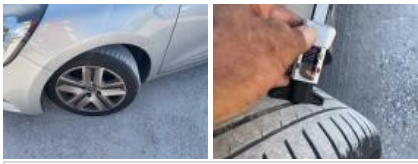

Tyre FR, Worn, Replace