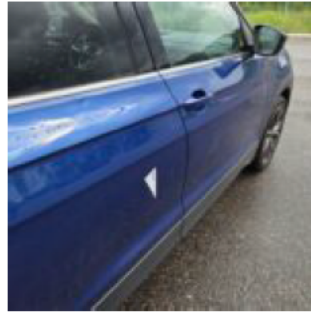

Repair Type Acceptable
Acceptable Yes

Damage Part
Alloys

Damage Type
Damaged

Notes
LV - LA - RV

Repair Type Acceptable
Rim repair No

Damage Part	Damage Type	Repair Type	Acceptable
Frontdoor - Right	Small scratch(es)	Acceptable	Yes