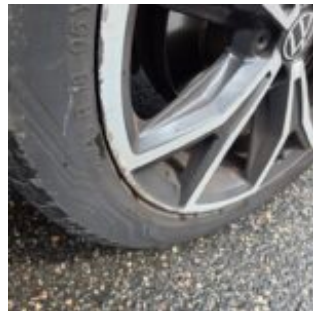

Damage Part
Bumper - Front

Damage Type
Scratch(es)

Notes
rechts

Repair Type Acceptable
Panelbeating No
& Spotrepair

Damage Part
Overfender

Damage Type
Small scratch(es)

Notes
RV

Repair Type Acceptable
Acceptable Yes

Damage Part
Alloys

Damage Type
Damaged

Notes
LV - LA - RV

Repair Type Acceptable
Rim repair No