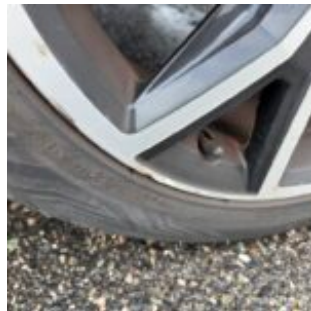

Damage Part
Bumper - Front

Damage Type
Scratch(es)

Notes
rechts

Repair Type Acceptable
Panelbeating No
& Spotrepair

Damage Part
Overfender

Damage Type
Small scratch(es)

Notes
RV

Repair Type Acceptable
Acceptable Yes

Damage Part
Alloys

Damage Type
Damaged

Notes
LV - LA - RV

Repair Type Acceptable
Rim repair No