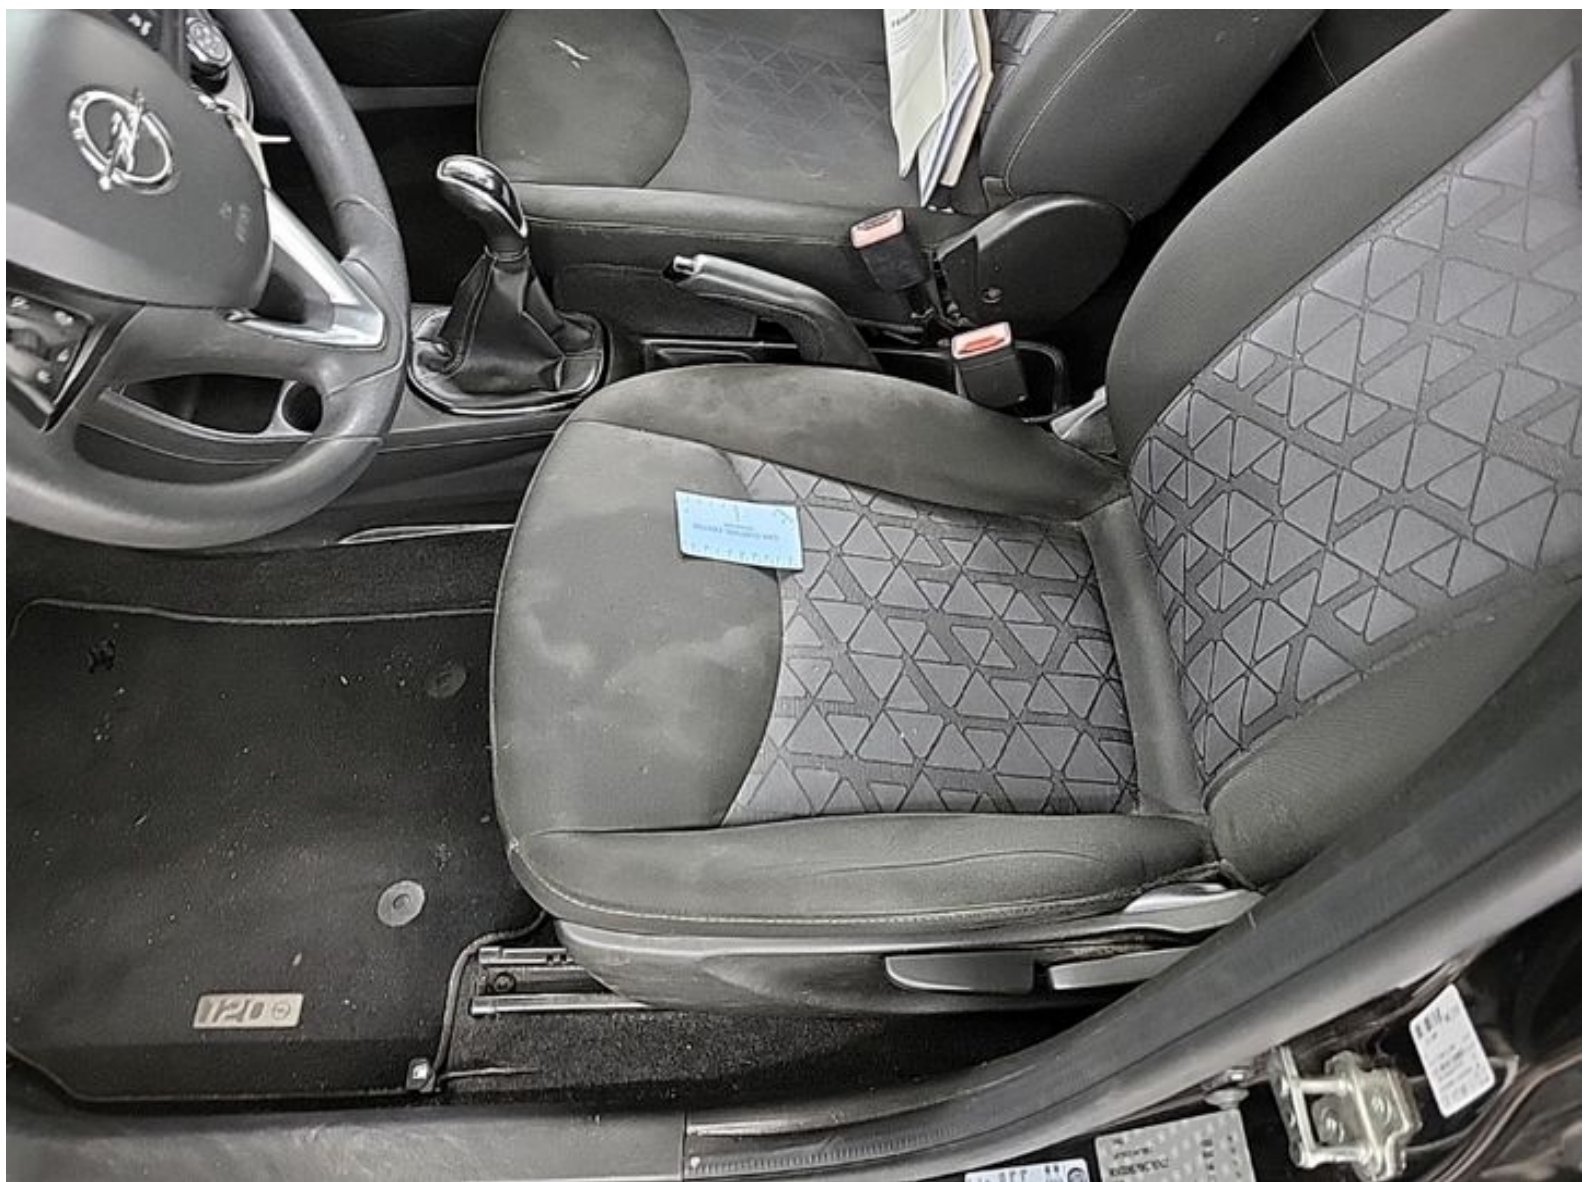

Opel Karl

1.0 Start/Stop Edition 5D 55kW

Make	Opel
Model	Karl
Type	1.0 Start/Stop Edition 5D 55kW
Chassis Number	W0VDD6E76KC767437
First registration	April 4, 2019
Mileage	173,634 km
Fuel	Petrol
CO2 Emission	110 (gr/km)
Energy label	X
Color	Mineral Black Metallic
Color interior	Stof, Jet Black
Transmission	Handgeschakeld 5 versnellingen
Euro standard	E6
Weight	839
Engine capacity	999
Power	(75 bhp / 56 kw)
Trailer	0
Trailed braked	0
Location	Almere
Body	Hatchback

Equipment/options

Standard options

- Metallic lak
- Ruimtebesparend reservewiel

CAR CONTROL CENTRE
NEDERLAND

1
2
3
4
5
6
7
8
9
10