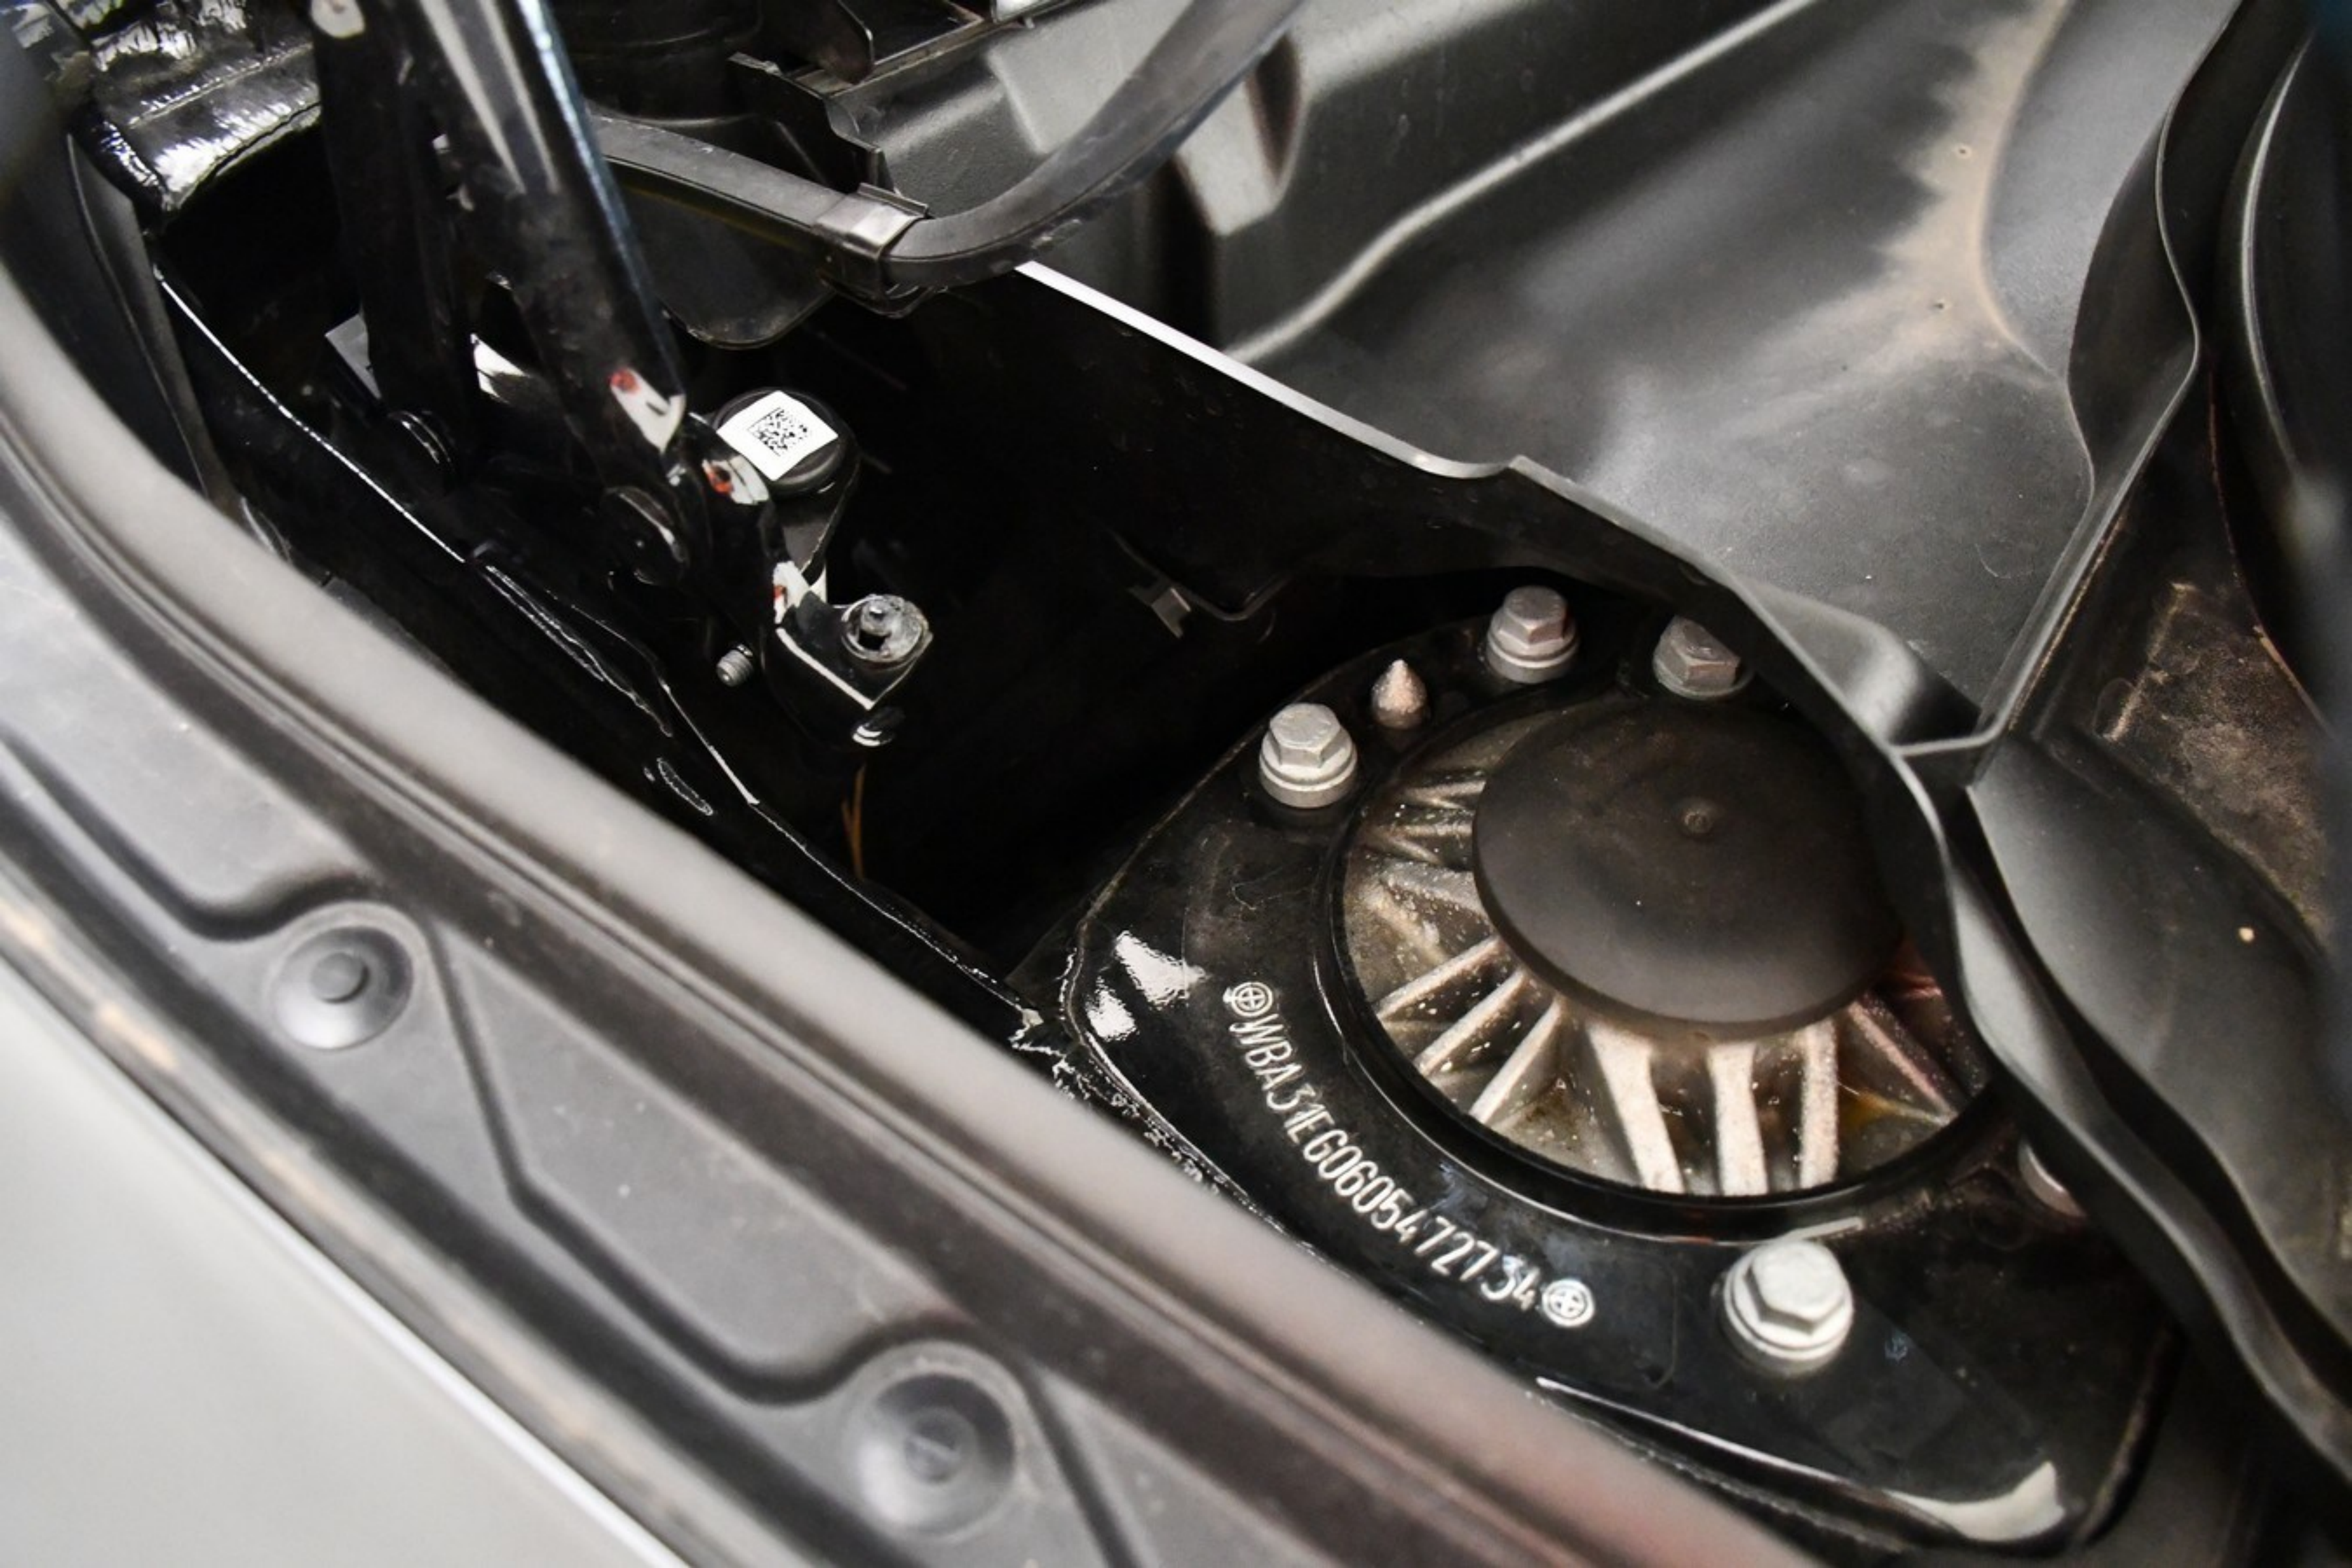

®MBA 31EG0605472734®