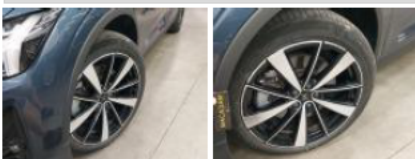

Bumper R, Scratch(es), Repair and paint (complete) 355,89