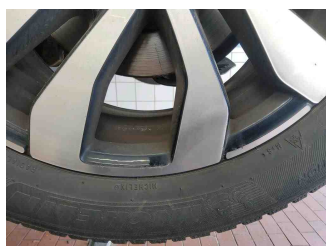

» Devaluation Damages

DEVALUATION FACTORS

1 - Alloy rim RL polished - Deviation from delivery condition/scope - Replace
Safety relevant damage

Comment	Oberfläche nachgearbeitet, beginnende Oxidation.