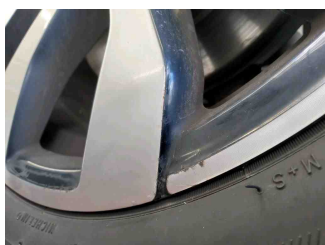

» Devaluation Damages

DEVALUATION FACTORS

1 - Alloy rim RL polished - Deviation from delivery condition/scope - Replace
Safety relevant damage

Comment	Oberfläche nachgearbeitet, beginnende Oxidation.