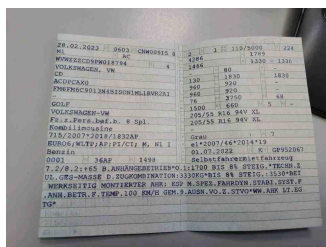

Registration Certificate