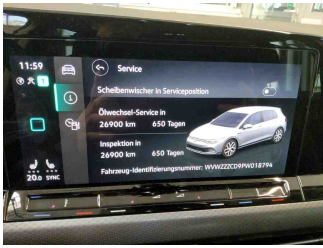

History Maintenance