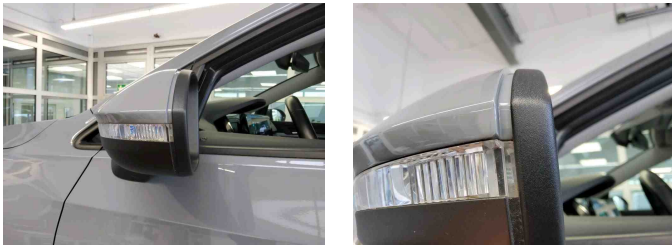

## USAGE DAMAGES

1 - Windscreen - Stone chip(s) - Acceptable

2 - Bumper spoiler F - Scratch(es) - Acceptable

3 - Mirror side repeater L - Crack - Acceptable

4 - Tailgate / Boot - Dent(s) - Acceptable

5 - Tyres - Worn - Acceptable