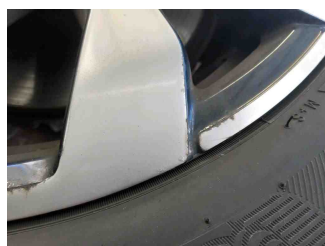

» Devaluation Damages

DEVALUATION FACTORS

1 - Alloy rim RL polished - Deviation from delivery condition/scope - Replace
Safety relevant damage

Comment	Oberfläche nachgearbeitet, beginnende Oxidation.