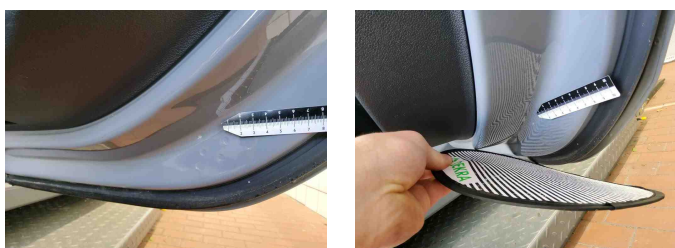

6 - Door RR - Dent(s) and scratch(es) - Spot repair