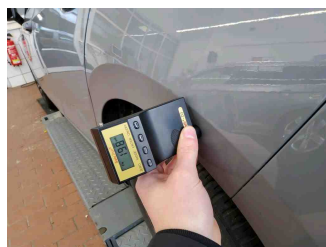

Paint thickness Wing RL