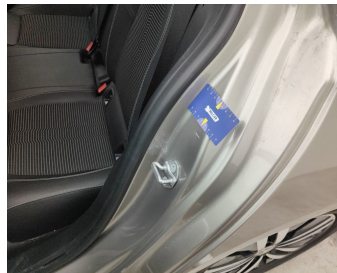

Bumper Rear // Painting-scratch

Light / Rear left / Replace-scratch

Roof // Polish-scratch

Bumper Front // Painting-scratch

Windshield / Trim / Replace-scratch

Wing Front right // Painting-scratch

Seat Front Left // Repair-scratch

Door Front Right // Smart Repair Small-dent

Rocker Panel Left // Smart Repair Medium-scratch + dent

Rocker Panel Right // Smart Repair Medium-scratch + dent

Tyre Front Right // Replace-tear

Tyre Front Left // Replace-worn