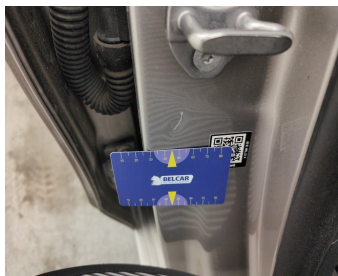

Door Front Right // Smart Repair Small-dent

Rocker Panel Left // Smart Repair Medium-scratch + dent

Rocker Panel Right // Smart Repair Medium-scratch + dent

Tyre Front Right // Replace-tear

Tyre Front Left // Replace-worn