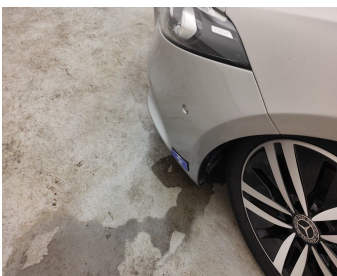

Bumper Front // Painting-scratch