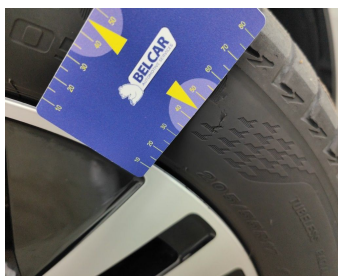

Door Front Right // Smart Repair Small-dent

Rocker Panel Left // Smart Repair Medium-scratch + dent

Rocker Panel Right // Smart Repair Medium-scratch + dent

Tyre Front Right // Replace-tear

Tyre Front Left // Replace-worn