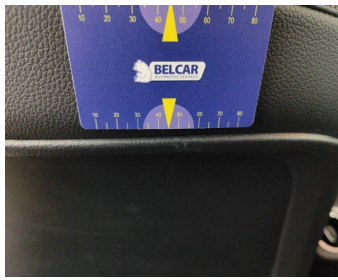

Seat Front Left // Repair-scratch