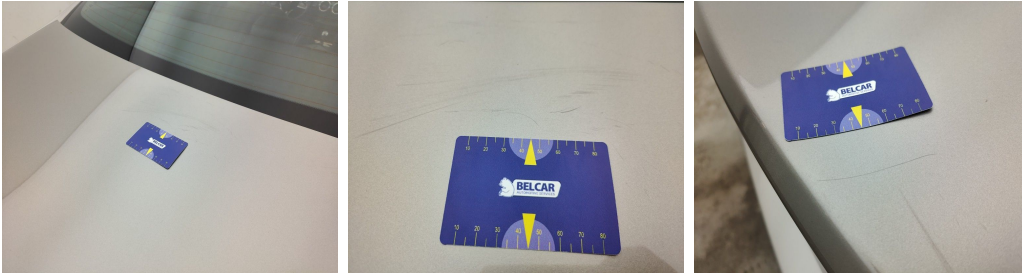

Rear Bonnet // Painting-scratch