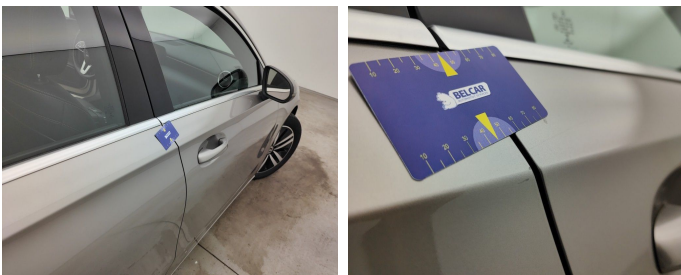

DAMAGES

Damages	Type	Acceptable
13	Bumper Front // Painting	N
28	Front / Calendar / Replace	Y
44	Windshield / Trim / Replace	N
91	Rocker Panel Left // Smart Repair Medium	N
124	Light / Rear left / Replace	Y
125	Light / Rear Left On Rear Bonnet / Replace	Y
133	Bumper Rear // Painting	N
153	Rear Bonnet // Painting	N
165	Roof // Polish	Y
174	Light / Rear Right / Replace	Y
183	Wing Rear Right // Painting	N
196	Door Rear Right // Polish	Y
201	Rocker Panel Right // Smart Repair Medium	N
210	Door Front Right // Smart Repair Small	N
233	Wing Front right // Painting	Y
316	Tyre Front Left // Replace	Y
346	Tyre Front Right // Replace	N
411	Seat Front Left // Repair	Y

Damage Pictures

Door Rear Right // Polish-scratch