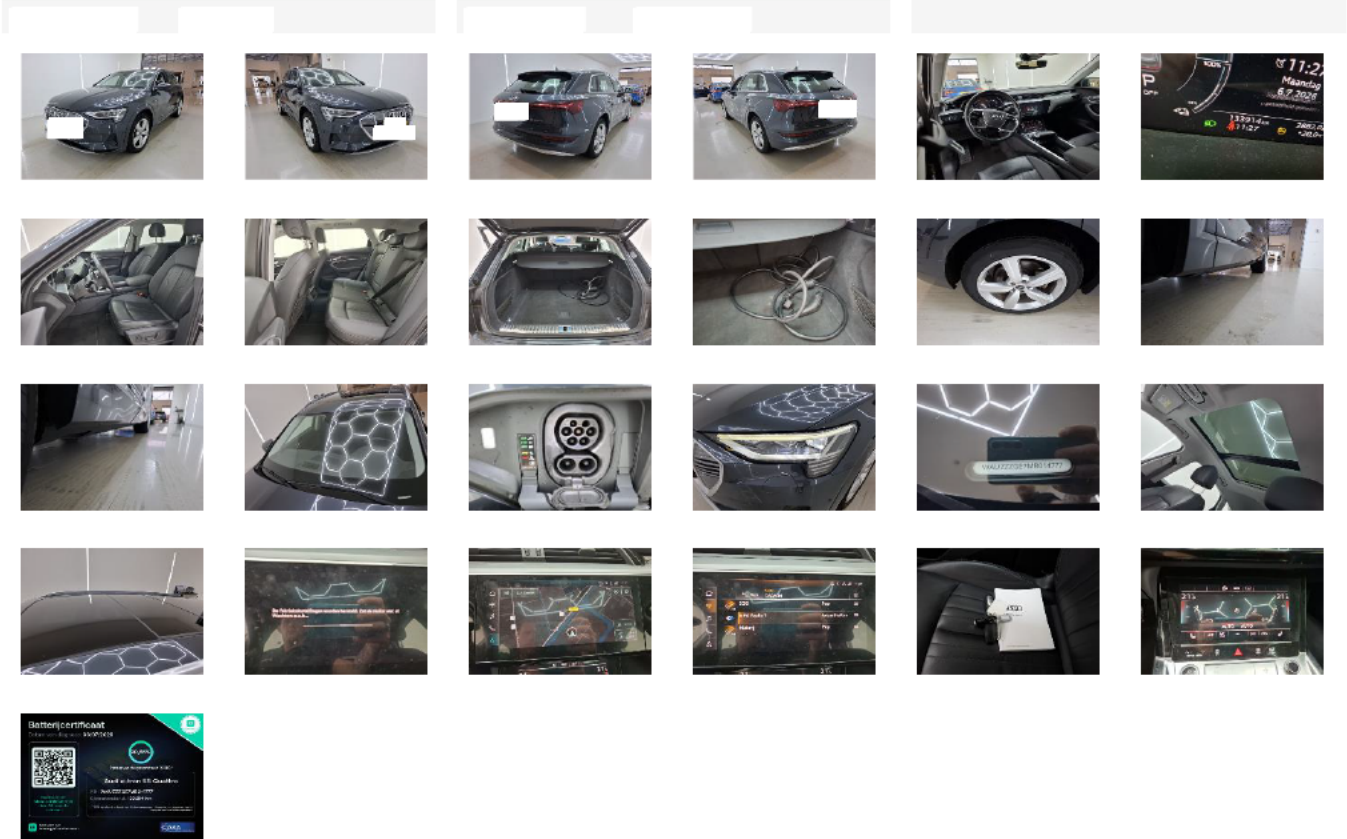

Vehicle details

VIN	WAUZZZGE7 MB014777	Brand	AUDI	Maintenance date	-
Licence Plate		Model	E-tron 55 quattro Business edition Plus 5d ActieAu	Maintenance mileage	-
Registration date	16/12/2020	Year	2020	Exterior Color	Grey Metallic
Odometer	133 914 km	Engine size	-	interior Color	Black
Fuel	Electric	Body Type	-	Next technical inspection	-
Seats	-	Transmission	Automatic	CO2	-
Doors	5	Gears	-		

Inspection Details

Generic equipment	
Automated air-conditioning	✓
Cruise control	✓
Leather	✓
GPS system	✓
Sliding roof	✓
Panoramic roof	✓
Alloy wheel rims	✓
Automatic Gearbox	✓
Heating seats	✓
Electric seats	✓
Central locking	✓
Electric windows	✓
4x4	✓
Side rails	✓
Park Distance Control	✓
Audio System	✓
Led lighting	✓