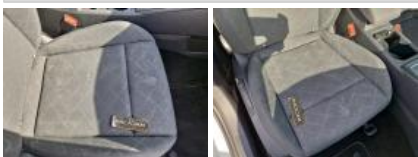

Assistance equipment

Emergency spare wheel	Yes	Jack	Yes
Seat cover FR, Dirty, Cleaning