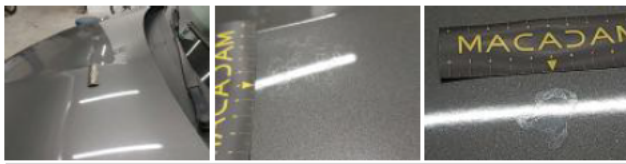

Door RL, Scratch(es), Repair and paint (complete) 445,79

Outer door handle FL, Scratch(es), Acceptable 0,00

Roof pillar L, Chemical pollution, Repair and paint (complete) 308,32

Bumper trim R, Scratch(es), Acceptable 0,00

Alloy rim FR, Scratch(es), Repair and paint (complete) 133,03

Door FR, Scratch(es), Repair and paint (complete) 445,79

Door RR, Scratch(es), Repair and paint (complete) 445,79