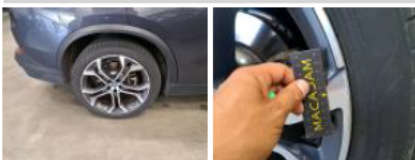

Alloy rim RR, Scratch(es), Repair and paint (complete) 133,03