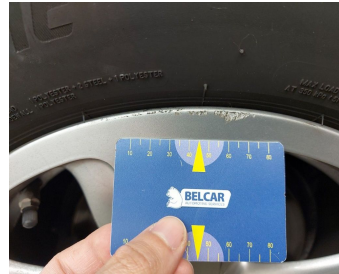

Wheel Alloy Rear Right // Repair-scratch