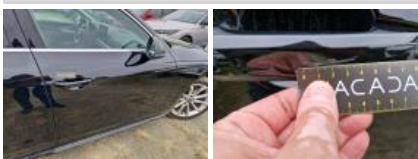

Bumper R, Scratch(es), Acceptable