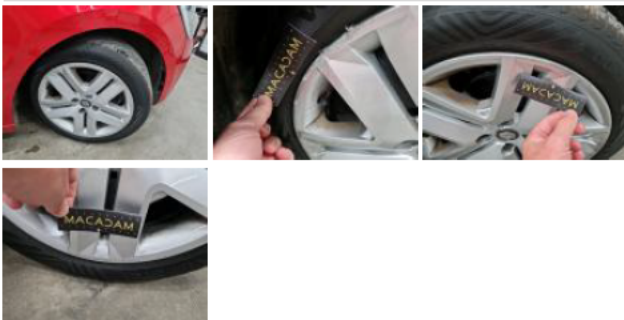

Bodywork, Not original part, Remove lettering 0,00