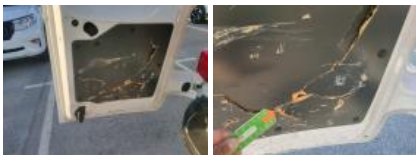

Assistance equipment

Spare wheel:	Yes	Jack:	Yes

Door panel RL, Scratch(es), Repair/replace (lump sum)

Door panel RR, Scratch(es), Repair/replace (lump sum)