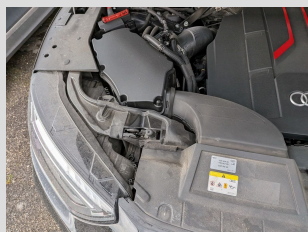

Commercial pictures