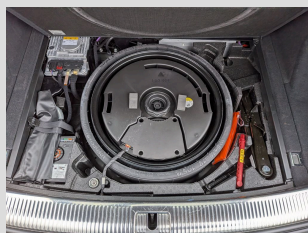

Commercial pictures