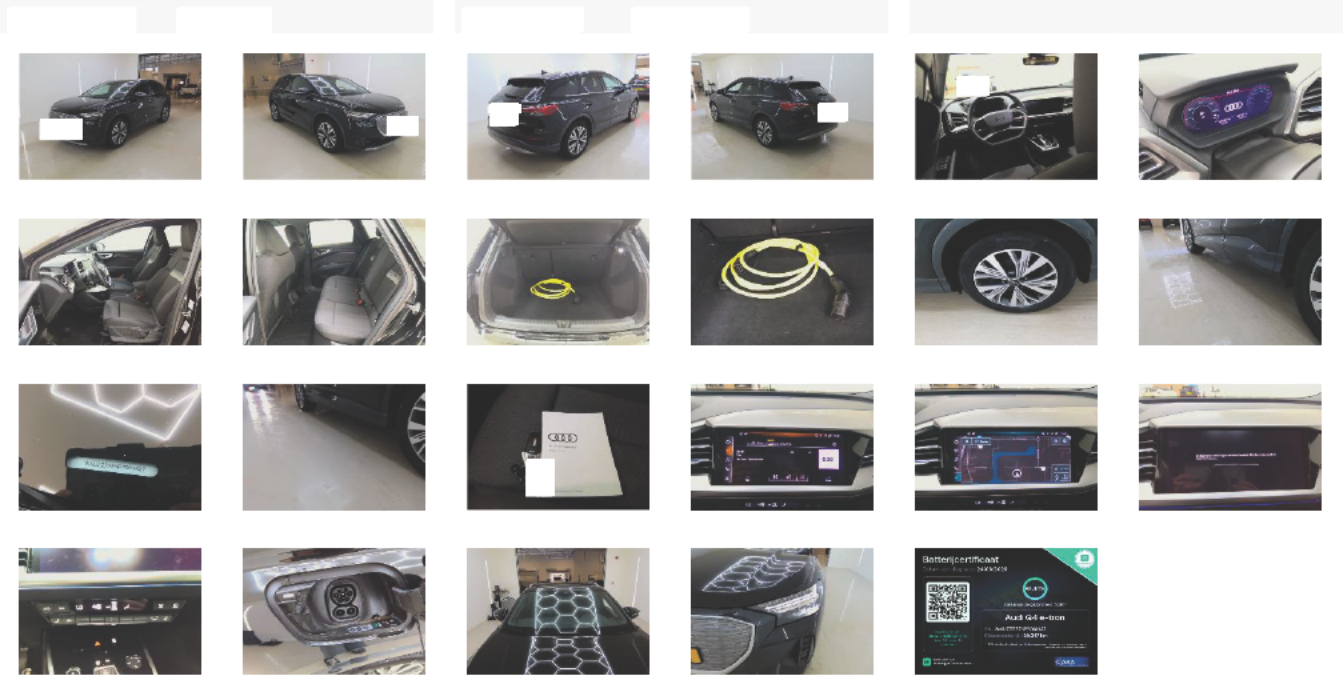

Vehicle details

VIN	WAUZZZFZ4 PP061437	Brand	AUDI	Maintenance date	-
Licence Plate	[REDACTED]	Model	Q4 e-tron 40 Advanced Edition 5d zonder warmtepomp	Maintenance mileage	-
Registration date	16/06/2023	Year	2023	Exterior Color	Black Metallic
Odometer	169 347 km	Engine size	-	interior Color	Grey
Fuel	Electric	Body Type	-	Next technical inspection	-
Seats	-	Transmission	Automatic	CO2	-
Doors	5	Gears	-		

Inspection Details

Generic equipment	
Automated air-conditioning	✓
Cruise control	✓
GPS system	✓
Alloy wheel rims	✓
Automatic Gearbox	✓
Heating seats	✓
Metallic paint	✓
Central locking	✓
Electric windows	✓
Side rails	✓
Park Distance Control	✓
Audio System	✓
Led lighting	✓