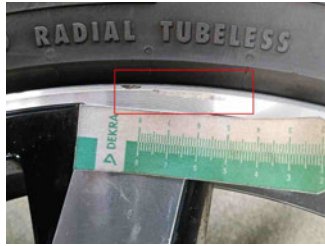

14 - Additional rim(s) polished - Scratch(es) - Acceptable