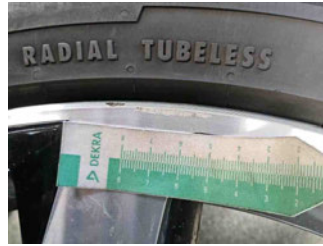

14 - Additional rim(s) polished - Scratch(es) - Acceptable