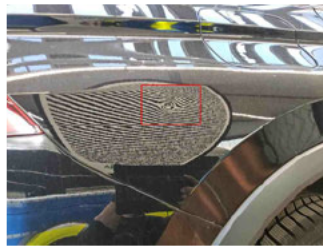

11 - Side wall RR - Dent(s) - Paintless dent repair