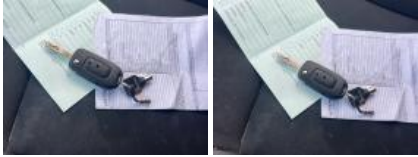

Ignition key, Broken, Repair/replace (lump sum)

Interior, Damaged, Repair and paint (complete)

Seat cover FL, Hole, Replace

Wing RL, Scratch(es), Paint

Door FL, Scratch(es), Paint

Bumper F, Scratch(es), Paint