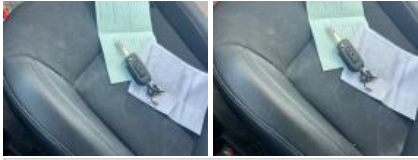

Ignition key, Broken, Repair/replace (lump sum)

Interior, Damaged, Repair and paint (complete)

Seat cover FL, Hole, Replace

Wing RL, Scratch(es), Paint

Door FL, Scratch(es), Paint

Bumper F, Scratch(es), Paint