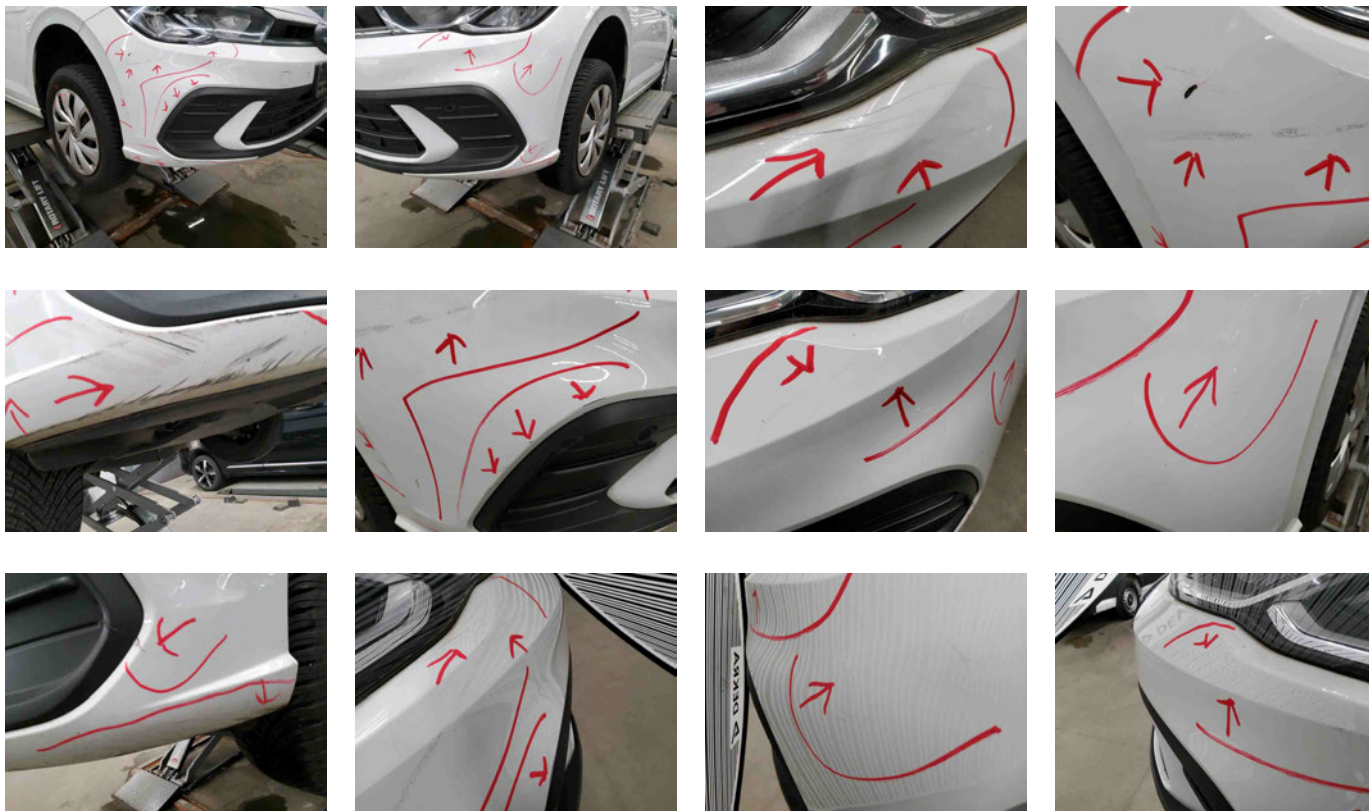

Underbody scan

GPS/Radio

» Devaluation Damages

DEVALUATION FACTORS

1 - Bumper F - Deformed / Strained - Replace and paint

2 - Bonnet - Dent(s) and scratch(es) - Repair and paint (complete)

3 - Preparationtime bodywork - Paint preparation - Execute