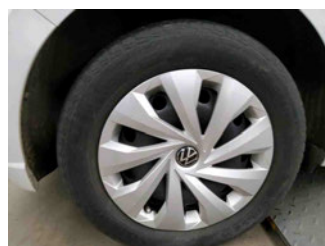

» Commercial Pictures

Wheel RR