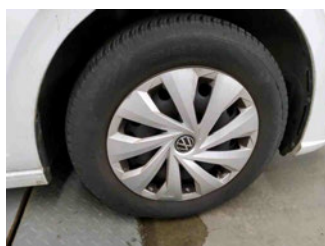

» Commercial Pictures

Wheel FR