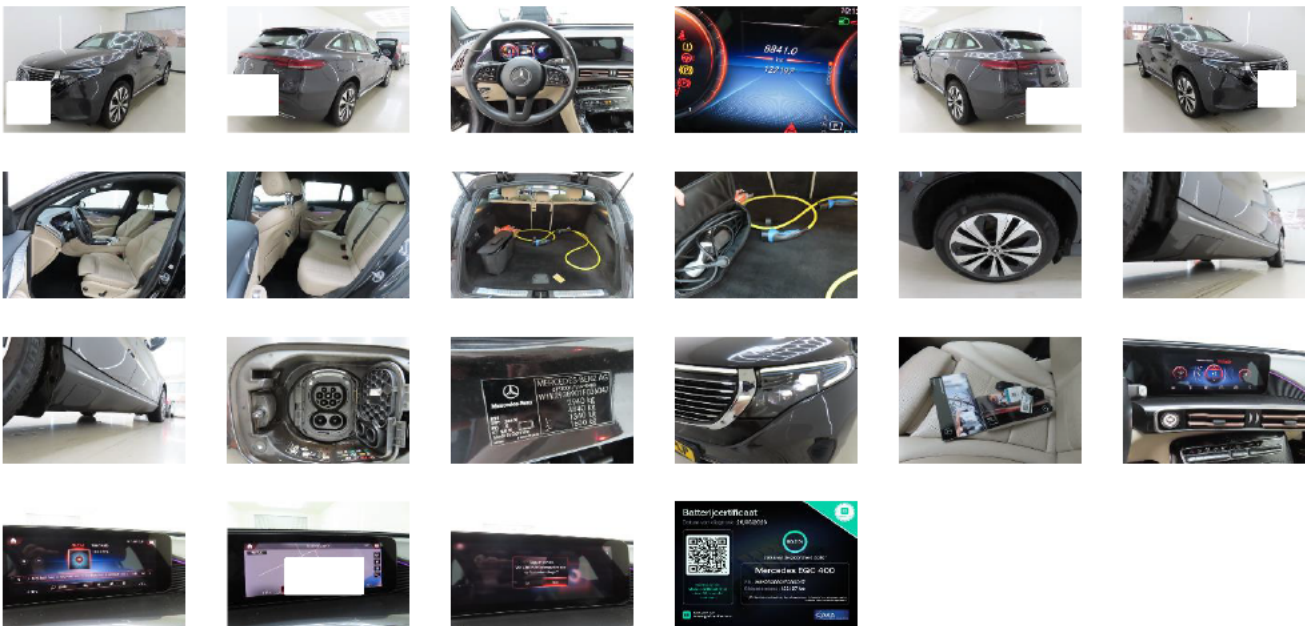

Vehicle details

VIN	W1K293890 1F036047	Brand	MERCEDES-BENZ	Maintenance date	-
Licence Plate		Model	EQC EQC 400 4MATIC Business Solution Luxury 5d	Maintenance mileage	-
Registration date	18/11/2021	Year	2021	Exterior Color	Grey Metallic
Odometer	122 197 km	Engine size	-	Interior Color	Beige
Fuel	Electric	Body Type	-	Next technical inspection	-
Seats	-	Transmission	Automatic	CO2	-
Doors	5	Gears	-		

Inspection Details

Inspection date	29/05/2026	Inspection loc.	
-----------------	------------	-----------------	--

Generic equipment

Automated air-conditioning	✓
Cruise control	✓
Leather	✓
GPS system	✓
Alloy wheel rims	✓
Automatic Gearbox	✓
Heating seats	✓
Electric seats	✓
Metallic paint	✓
Central locking	✓
Electric windows	✓
4x4	✓
Park Distance Control	✓
Audio System	✓
Led lighting	✓