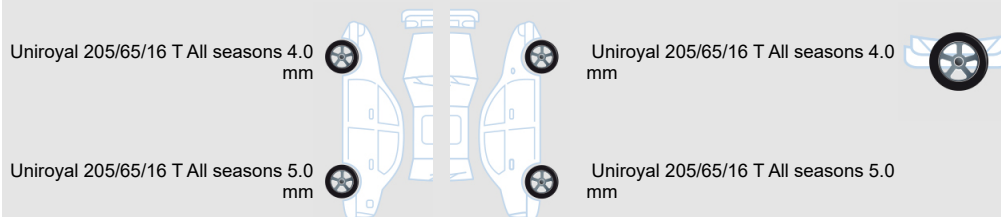

Options / Equipment

Tyres

Damages

1		Part	Door	2		Part	Unpainted bumper
		Position	Back right			Position	Back right
		Damages	Dented			Damages	Scratched
		Severity	-			Severity	-
		Repair mode	For info			Repair mode	Replace