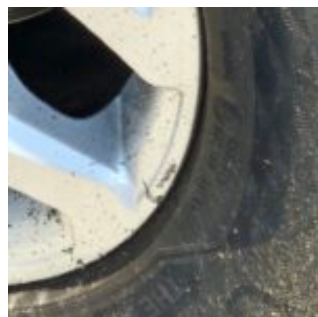

Damage Part
Reardoor - Left

Damage Type
Small scratch(es)

Repair Type
Spray

Acceptable
No

Damage Part
Frontdoor - Left

Damage Type
small dents / small scratches

Repair Type
Panelbeating & Spray

Acceptable
No

Damage Part
Overfender

Damage Type
Small scratch(es)

Repair Type
Repair

Acceptable
No