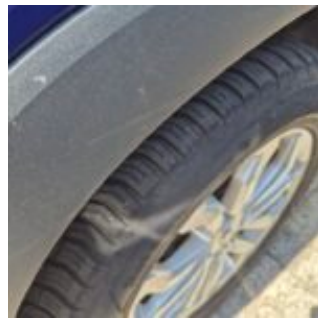

Acceptable  
No

Damage Part  
Frontdoor - Left

Damage Type  
small dents / small scratches

Repair Type  
Panelbeating & Spray

Acceptable  
No

Damage Part  
Overfender

Damage Type  
Small scratch(es)

Repair Type  
Repair