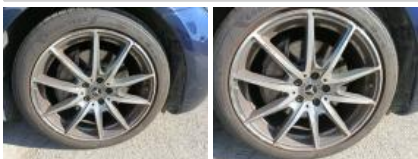

Door FR, Scratch(es), Repair and paint (complete)

Alloy rim FR bitone/polychrome, Scratch(es), Repair/replace (lump sum)

Alloy rim RR bitone/polychrome, Scratch(es), Repair/replace (lump sum)

Bumper R, Scratch(es), Repair and paint (complete)