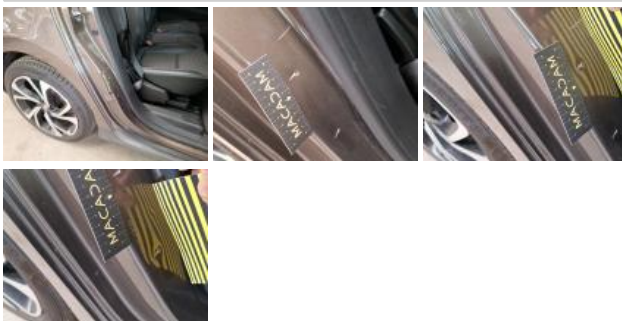

Outside rear-view mirror housing R, Scratch(es), Acceptable

Alloy rim FR polished, Scratch(es), Repair and paint (complete)