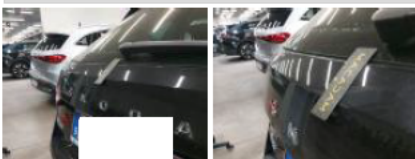

Tailgate / Boot, Dent(s), Acceptable 0,00