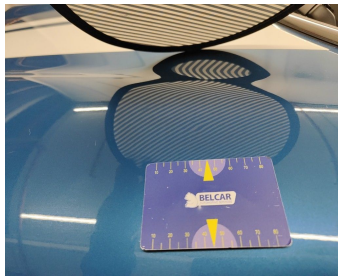

Door Rear Left // Polish-scratch

Rocker Panel Left // Polish-scratch

Wing Rear Left // Polish-scratch

Front Bonnet // Smart Repair Small-dent

Rocker Panel Right // Smart Repair Medium-dent

Door Front Right // Repair & Painting-scratch + dent