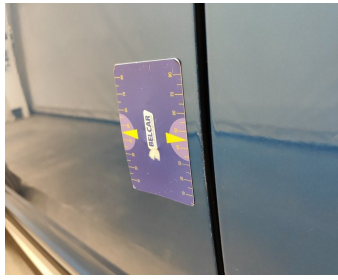

Damage Pictures

Bumper Rear / Lower Cover Not Painted / Replace-scratch

Bumper Rear // Painting-scratch

Rear Bonnet // Polish-scratch

Light / Rear Right / Replace-scratch

Wing Rear Right // Polish-scratch

Wheel Alloy Rear Right // Repair-scratch

Side View Mirror Right // Painting-scratch

Wheel Alloy Front Right // Repair-scratch

Wing Front right // Polish-scratch

Wheel Alloy Front Left // Repair-scratch

Side View Mirror Left // Painting-scratch

Door Front Left // Polish-scratch

Door Rear Left // Polish-scratch

Rocker Panel Left // Polish-scratch

Wing Rear Left // Polish-scratch

Front Bonnet // Smart Repair Small-dent

Rocker Panel Right // Smart Repair Medium-dent

Door Front Right // Repair & Painting-scratch + dent