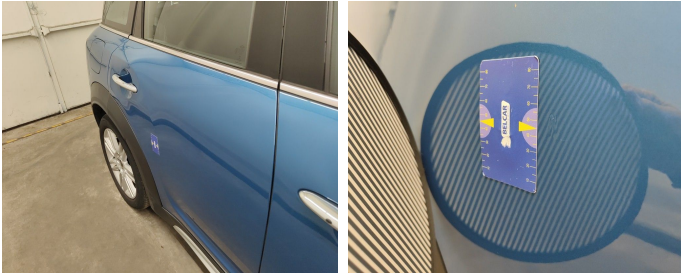

Door Rear Left // Polish-scratch

Rocker Panel Left // Polish-scratch

Wing Rear Left // Polish-scratch

Front Bonnet // Smart Repair Small-dent

Rocker Panel Right // Smart Repair Medium-dent

Door Front Right // Repair & Painting-scratch + dent