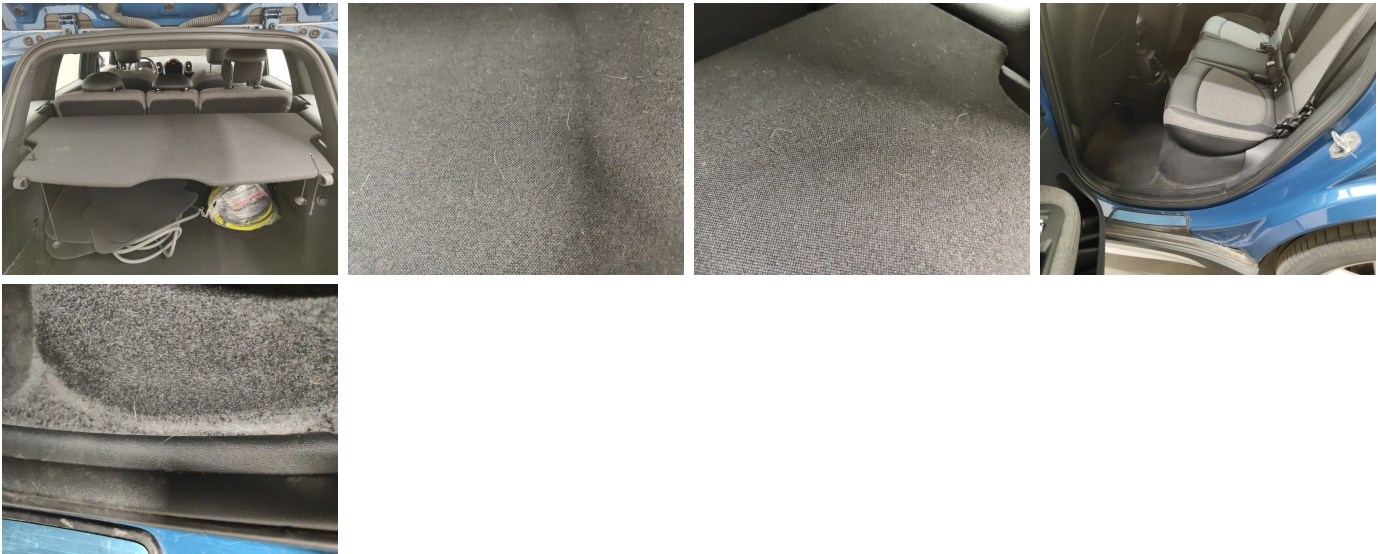

Door Rear Left // Polish-scratch

Rocker Panel Left // Polish-scratch

Wing Rear Left // Polish-scratch

Front Bonnet // Smart Repair Small-dent

Rocker Panel Right // Smart Repair Medium-dent

Door Front Right // Repair & Painting-scratch + dent

Door Rear Right // Painting-bad repair

Dashboard / Ventilation Outlet / Replace-cracked

Interior Cleaning // Large-dirty

Tyre Front Left // Replace-tear