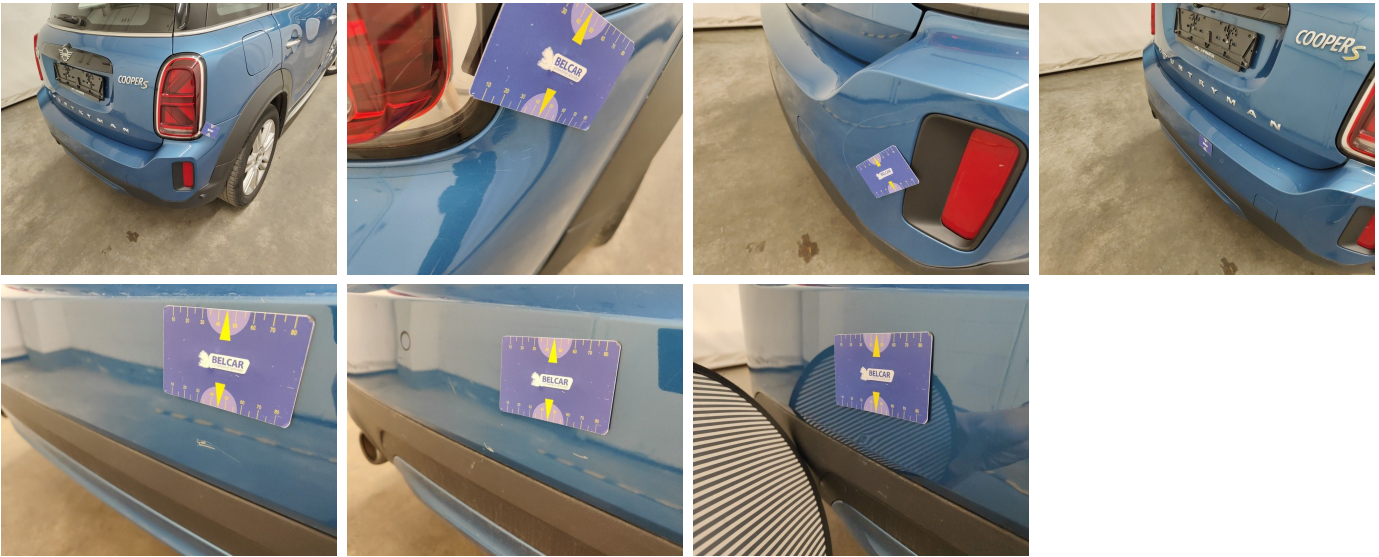

Bumper Rear // Painting-scratch

Bumper Rear / Lower Cover Not Painted / Replace-scratch