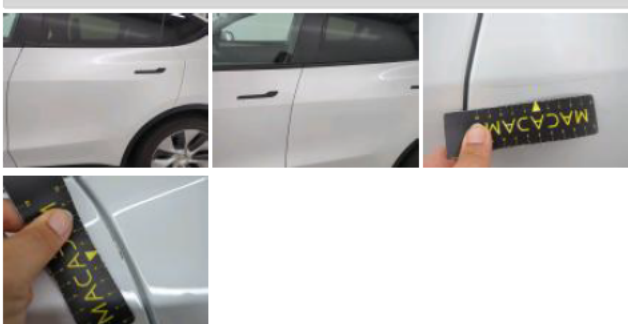

Door RL, Scratch(es), Polish

Bumper F, Scratch(es), Repair and paint (complete)