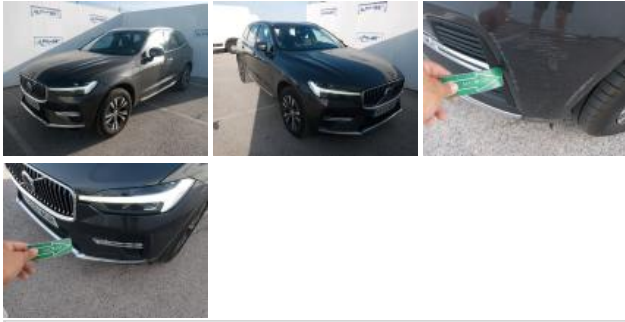

Tyres, No damage, Check

Bonnet, Dent(s) and scratch(es), Repair and paint (complete)