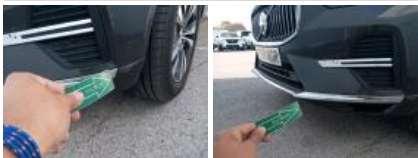

Bumper spoiler F, Scratch(es), Paint

Bumper moulding FR, Broken, Replace