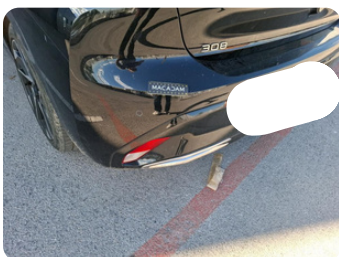

16 | Bumper R

Damage type	Scratch(es)
Repair mode	Paint