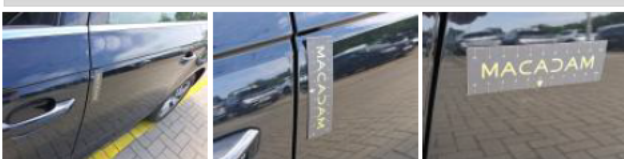

Alloy rim RL, Scratch(es), Acceptable 0,00