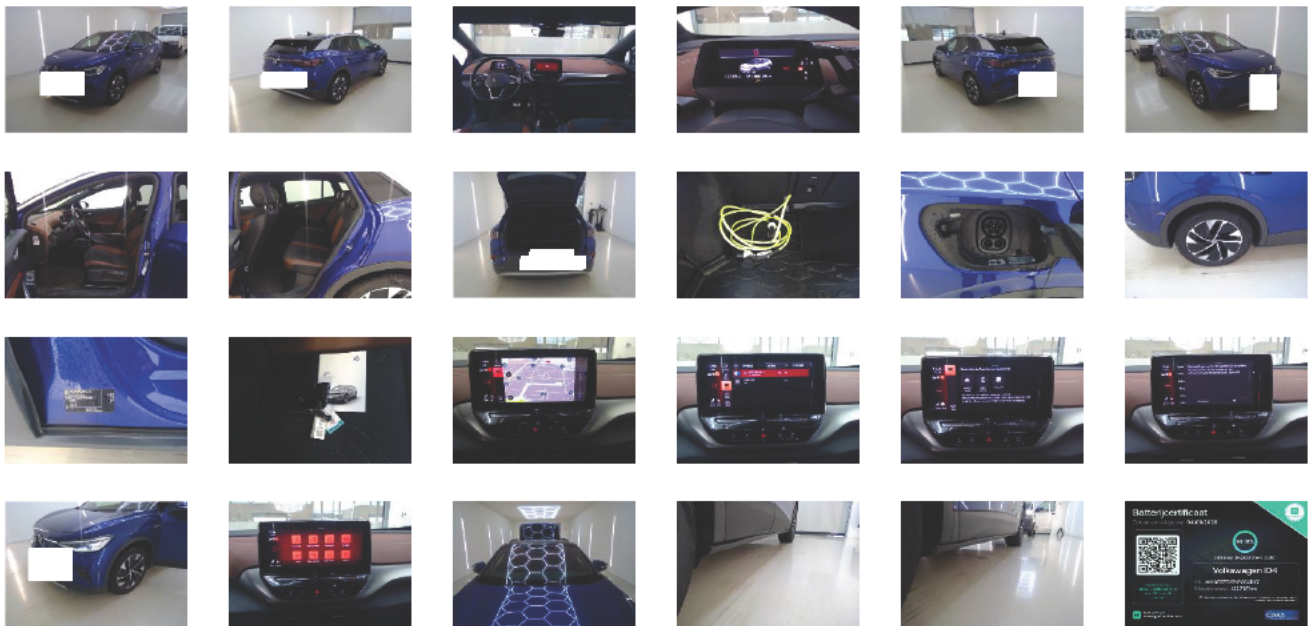

Vehicle details

VIN	WVGZZZE2Z NP000547	Brand	VOLKSWAGEN	Maintenance date	-
Licence Plate		Model	ID.4 77kWh Business Auto 5d	Maintenance mileage	-
Registration date	29/11/2021	Year	2021	Exterior Color	Blue Metallic
Odometer	122 787 km	Engine size	-	interior Color	Grey
Fuel	Electric	Body Type	-	Next technical inspection	-
Seats	-	Transmission	Automatic	CO2	-
Doors	5	Gears	-		

Inspection Details

Inspection date 04/06/2026

Generic equipment

Automated air-conditioning	✓
Cruise control	✓
GPS system	✓
Alloy wheel rims	✓
Automatic Gearbox	✓
Heating seats	✓
Metallic paint	✓
Central locking	✓
Electric windows	✓
Mixed upholstery	✓
Side rails	✓
Park Distance Control	✓
Audio System	✓
Led lighting	✓