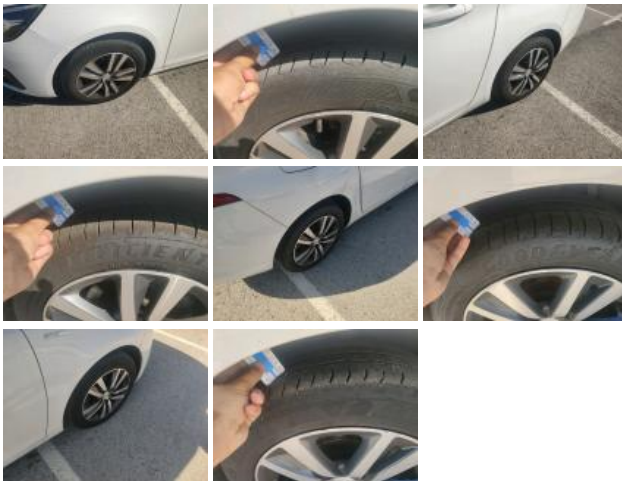

Alloy rim FR bitone/polychrome, Scratch(es), Repair/replace (lump sum)

Bumper R, Scratch(es), Repair and paint (complete)

Tyres, No damage, Check

Bodywork, Glue residues, Remove lettering