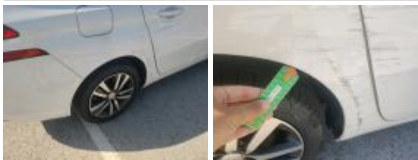

Door RR, Scratch(es), Repair and paint (complete)