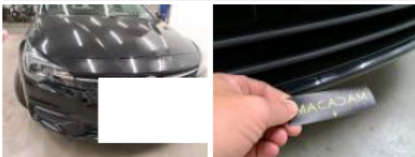

Bumper F, Scratch(es), Acceptable 0,00

Bonnet, Chemical polution, Repair and paint (complete) 406,19

Alloy rim FL, Scratch(es), Acceptable 0,00

Wing FL, Dent(s), Acceptable 0,00

Wing RL, Dent(s) and scratch(es), Acceptable 0,00