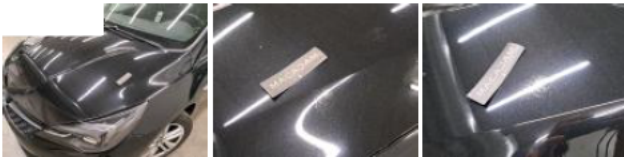

Bumper F, Scratch(es), Acceptable 0,00

Bonnet, Chemical polution, Repair and paint (complete) 406,19

Alloy rim FL, Scratch(es), Acceptable 0,00

Wing FL, Dent(s), Acceptable 0,00

Wing RL, Dent(s) and scratch(es), Acceptable 0,00