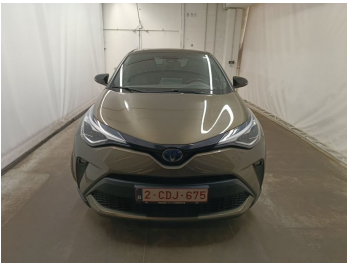

INSPECTION REPORT

End of contract

GENERAL INFO

File	312916
License plate	2CDJ675
Vehicle identification number	NMTK53BX90R090752
Dossier	2022 061 071
Make	Toyota C-HR 2.0 Hybrid C-Hic B
Mileage	95302
First registration	13/06/2022
client availability date	12/05/2026
inspectionDate	28/05/2026

CHECK POINTS

Description	Number	Present	Remark
Original license plate		Y	
Registration Part 2		N	
Keys	2	Y	
Spare wheel		N	
Towbar (+keys)		N	
Certificate of conformity		Y	
Registration certificate		Y	
Repair kit		Y	
RunOnFlat		N	
Charging cable		N	
Charge back wrong tyres		N