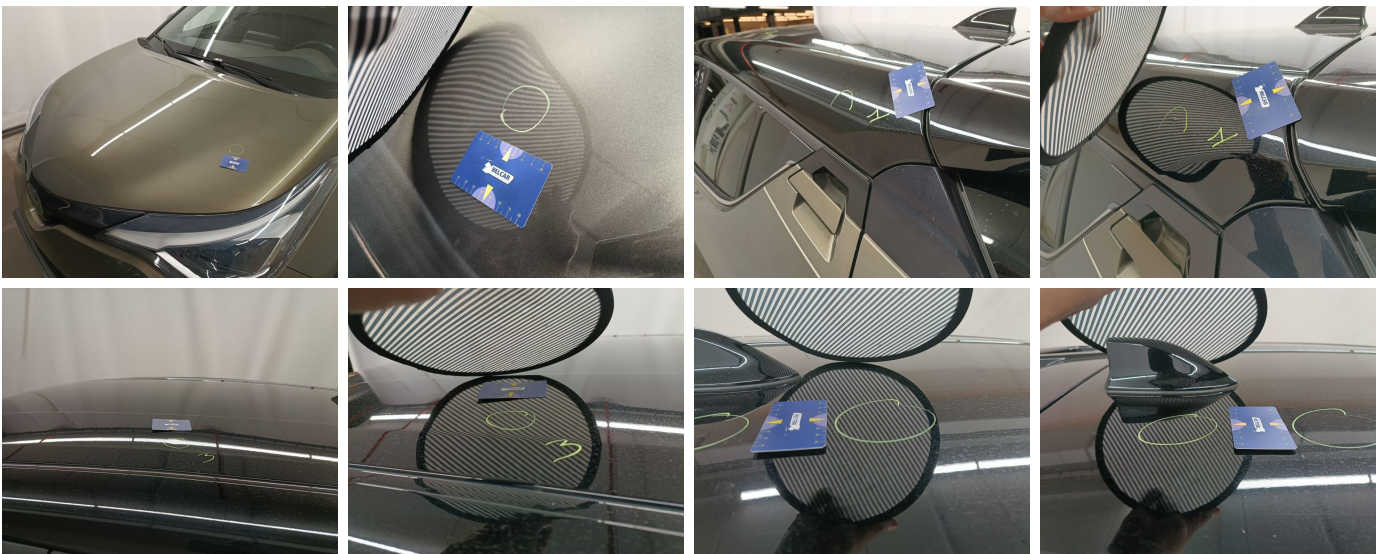

CHECK POINTS

Description	Number	Present	Remark
Original license plate		Y	
Registration Part 2		N	
Keys	2	Y	
Spare wheel		N	
Towbar (+keys)		N	
Certificate of conformity		Y	
Registration certificate		Y	
Repair kit		Y	
RunOnFlat		N	
Charging cable		N	
Charge back wrong tyres		N	

Damage Pictures

See External Expertise-

Door Front Right // Painting-scratch

Door Rear Right // Smart Repair Small-scratch

Wheel Alloy Rear Left // Repair-scratch

Wheel Alloy Front Right // Repair-scratch

Rear Right Door Interior Coating // Replace Completely-scratch