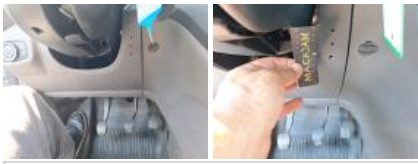

Assistance equipment

Number of charging cables (normal):	0
Number of charging cables (rapid charge):	0

Dashboard, Hole, Smart repair

Dashboard, Scratch(es), Acceptable

Steering wheel, Worn, Acceptable

Seat cover FL, Incomplete, Repair/replace (lump sum)