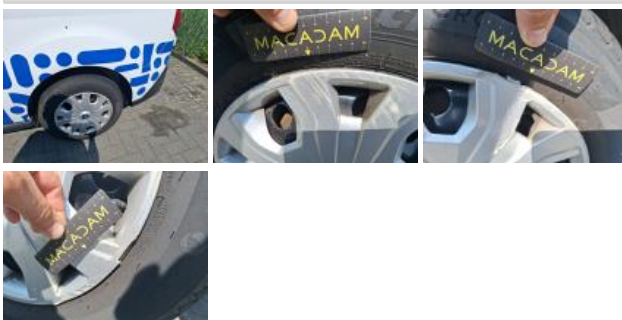

Assistance equipment

Number of charging cables (normal):	0
Number of charging cables (rapid charge):	0

Dashboard, Hole, Smart repair

Dashboard, Scratch(es), Acceptable

Steering wheel, Worn, Acceptable

Seat cover FL, Incomplete, Repair/replace (lump sum)

Windscreen, Stone chip(s), Windscreen repair

Bumper F, Stone chip(s), Acceptable

Wheel cover RL, Broken, Replace

Wing RL, Dent(s), Paintless dent repair

Wheel cover FL, Scratch(es), Acceptable

Internal boot lining L, Broken, Replace