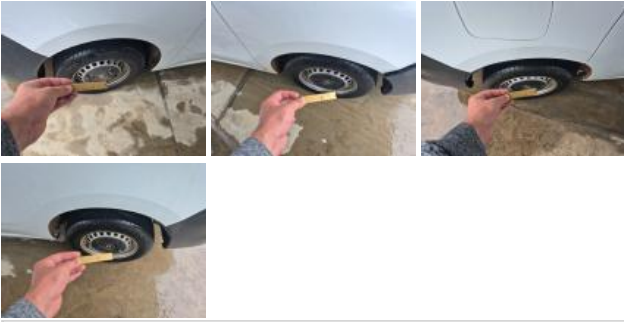

Side wall RR, Dent(s) and scratch(es), Acceptable

Tyre repair kit, Missing, Repair/replace (lump sum)

Bumper corner RL, Scratch(es), Paint

Tyres, No damage, Check

Bodywork, Glue residues, Remove lettering