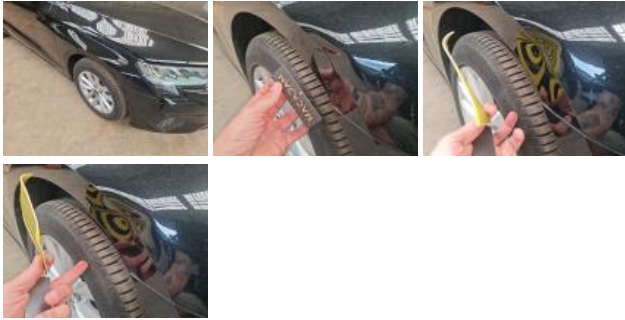

Bumper moulding F, Scratch(es), Replace

Alloy rim FL, Scratch(es), Acceptable

Wing FL, Dent(s) and scratch(es), Repair and paint (complete)

Door FL, Dent(s), Acceptable

Wing RL, Dent(s) and scratch(es), Repair and paint (complete)

Rear light L, Broken, Replace

Bumper R, Dent(s) and scratch(es), Repair and paint (complete)

Tailgate / Boot, Scratch(es), Acceptable

Door RR, Dent(s), Acceptable

Wing FR, Dent(s) and scratch(es), Repair and paint (complete)