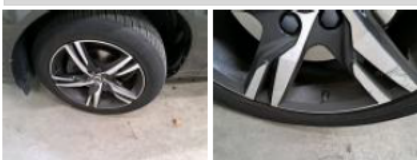

Bumper F, Scratch(es), Repair and paint (complete) 355,89

Bonnet, Scratch(es), Acceptable 0,00

Windscreen, Broken, Replace 733,23

Wing RL, Scratch(es), Acceptable 0,00

Alloy rim RL polished, Rust, Acceptable 0,00

Door RL, Scratch(es), Acceptable 0,00

Alloy rim FL polished, Scratch(es), Repair and paint (complete) 204,21

Bumper R, Dent(s) and scratch(es), Repair and paint (complete) 474,91

Alloy rim FR polished, Scratch(es), Repair and paint (complete) 204,21