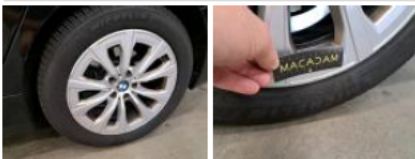

Alloy rim RL, Scratch(es), Acceptable 0,00