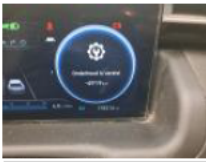

Seat cover R, Stain, Cleaning 29,16