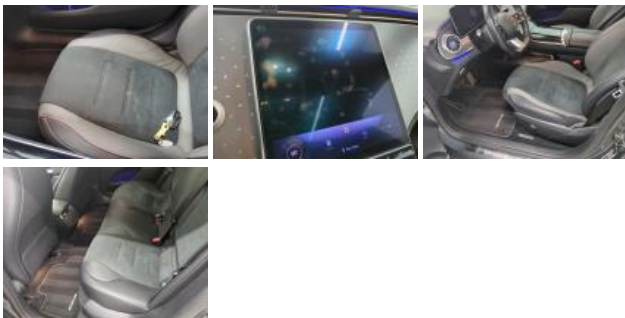

Interior, Dirty, Cleaning