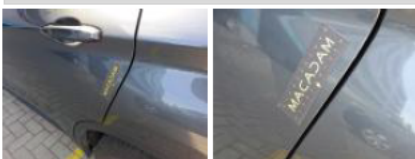

Door panel FL, Scratch(es), Acceptable 0,00

Bumper F, Scratch(es), Repair and paint (complete) 296,58

Bumper spoiler F, Scratch(es), Smart repair 116,69

Door FL, Scratch(es), Acceptable 0,00

Door RL, Scratch(es), Acceptable 0,00