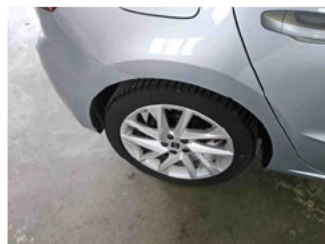

» Commercial Pictures

Wheel RR