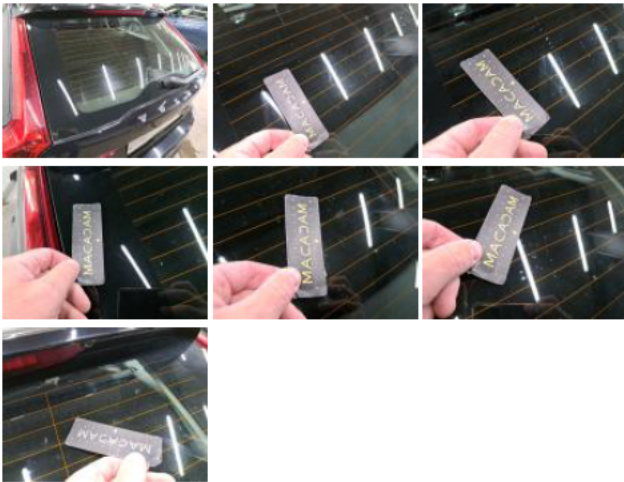

Rear window, Scratch(es), Replace 0,00