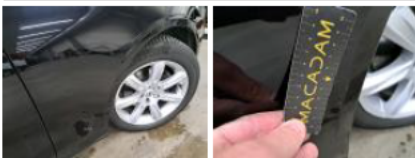

Wing FR, Scratch(es), Acceptable 0,00