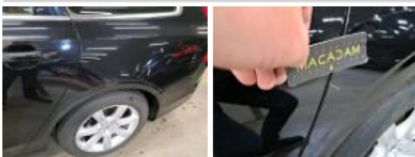

Wing RL, Scratch(es), Acceptable 0,00