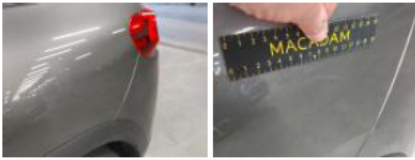

Wing RL, Scratch(es), Acceptable 0,00