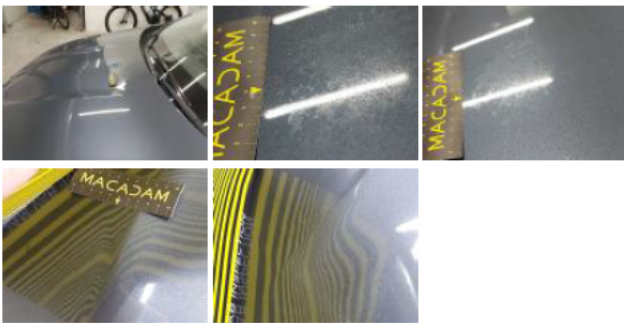

Bumper R, Scratch(es), Repair and paint (complete) 296,58